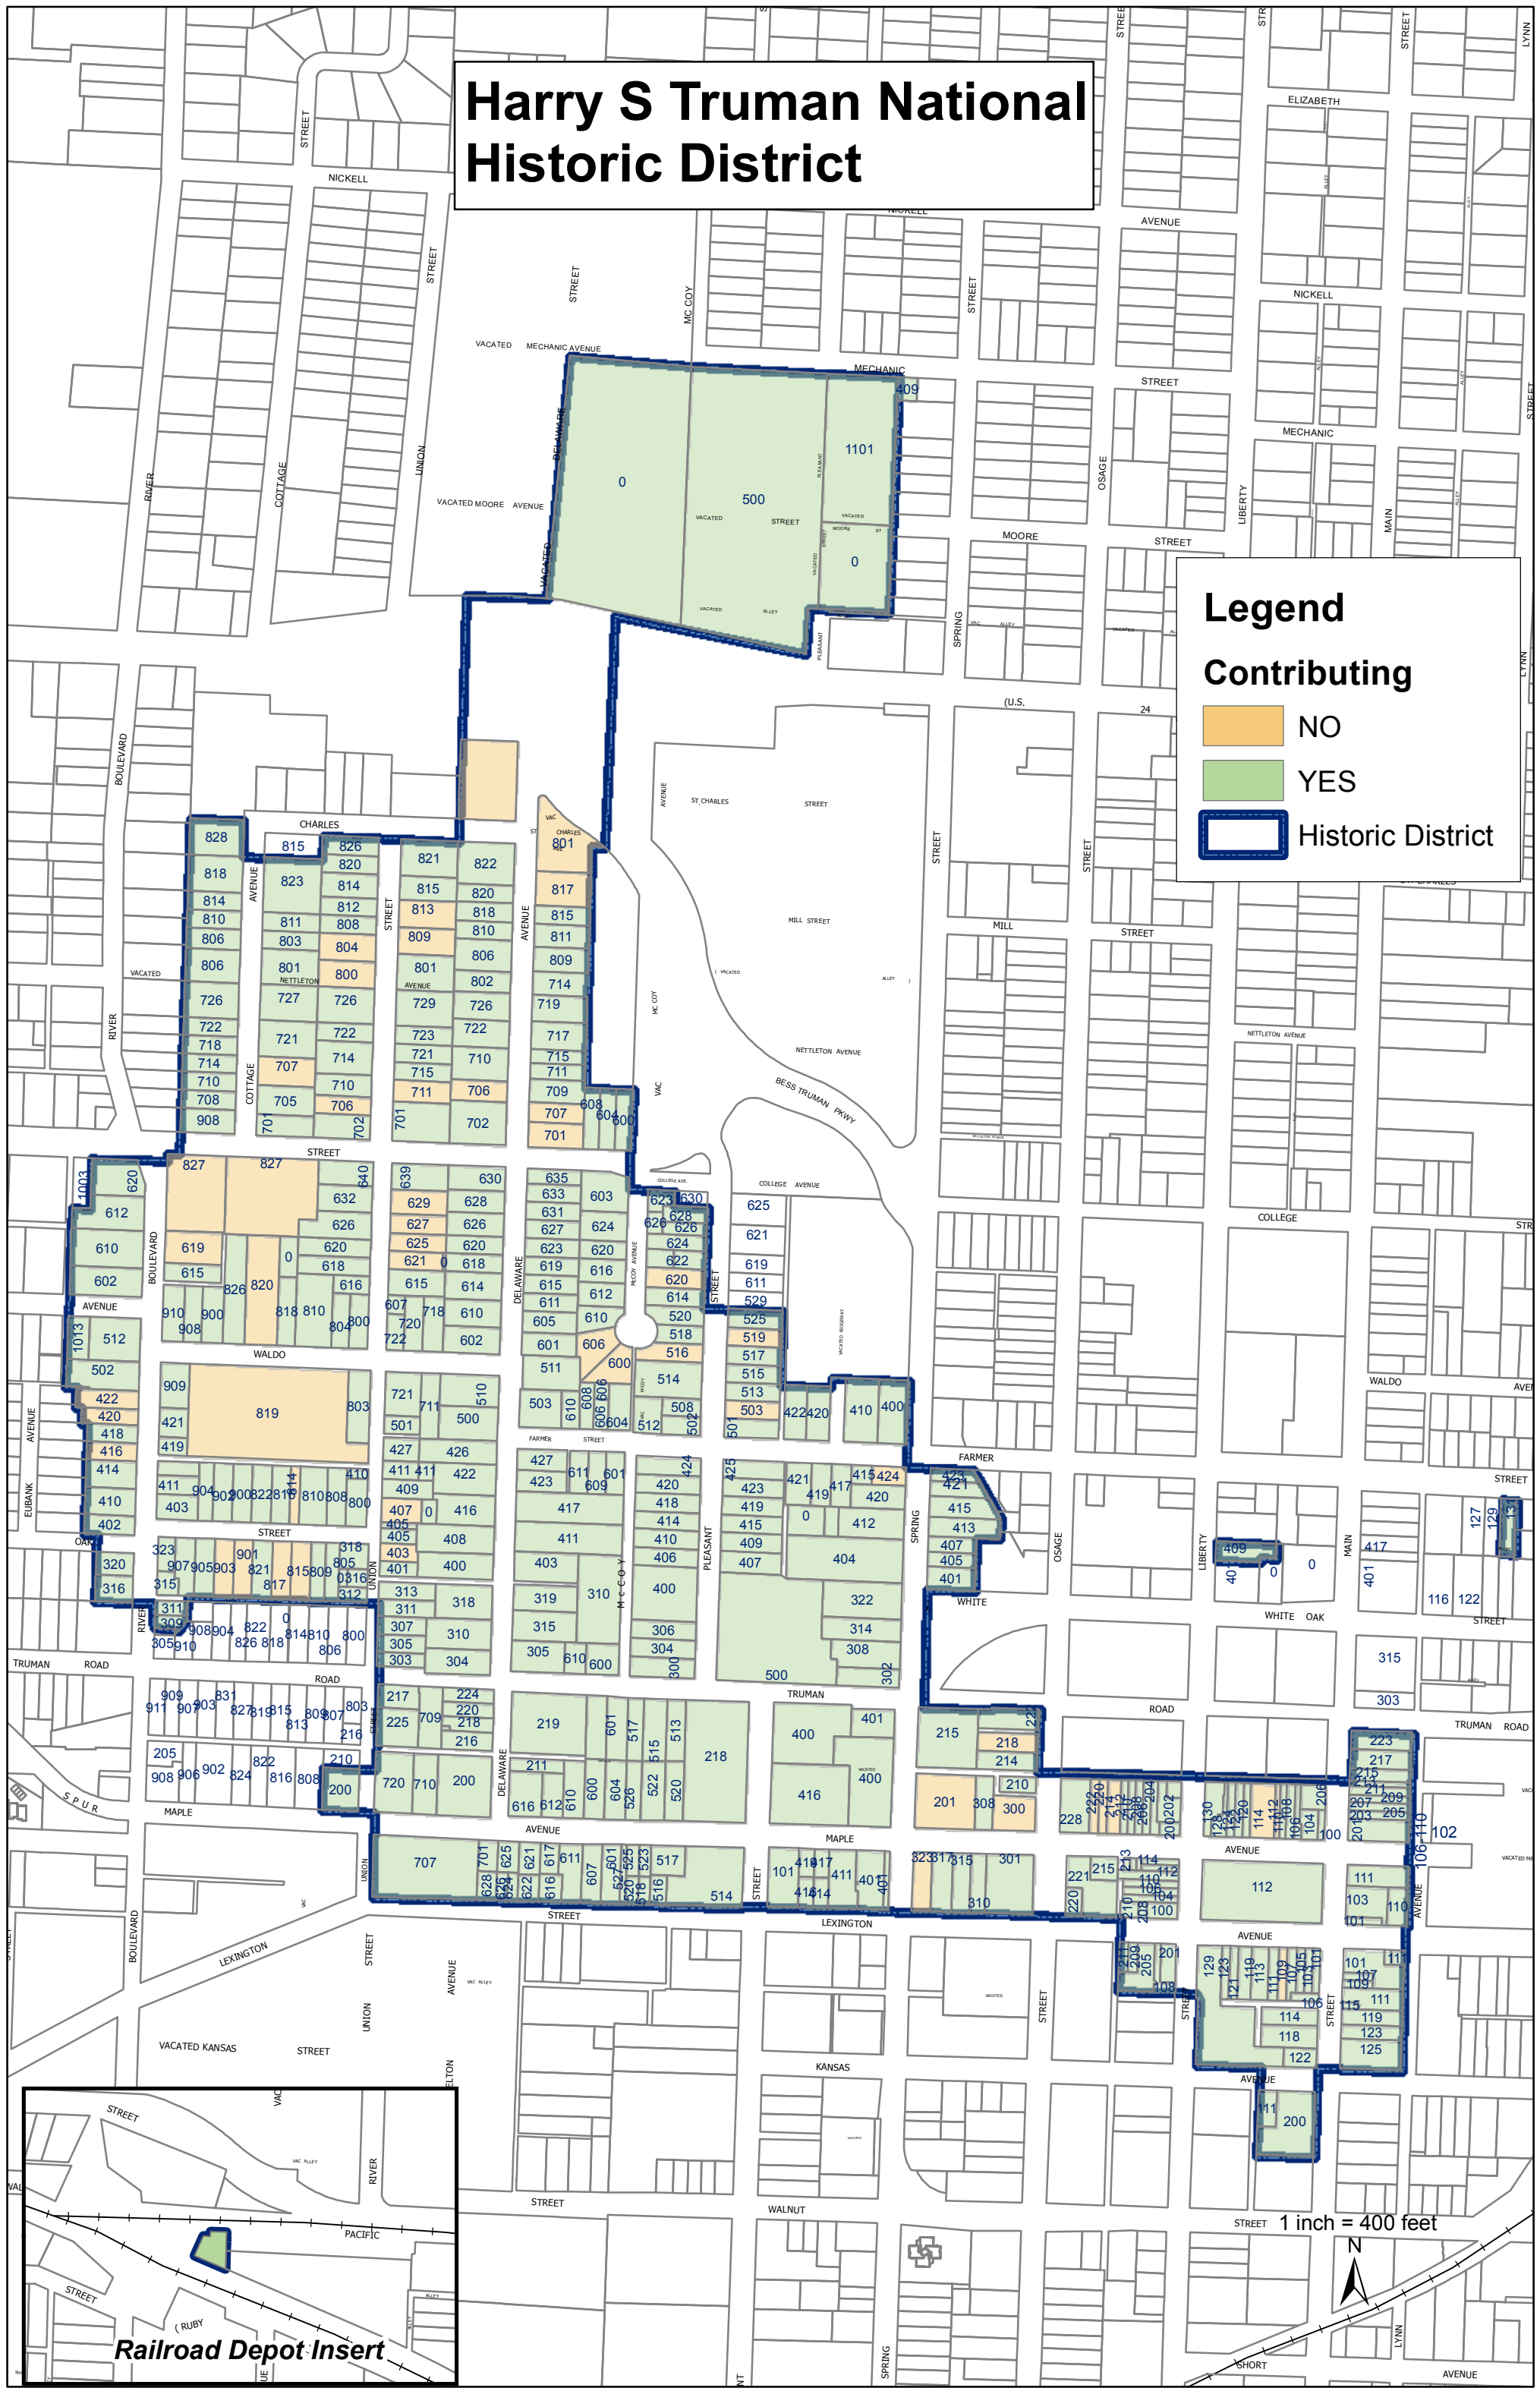

# Harry S Truman National Historic District

**Legend**

**Contributing**

- NO
- YES
- Historic District

1 inch = 400 feet